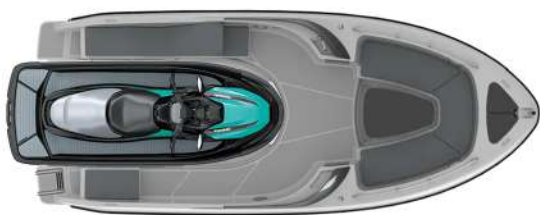

**SEALVER**  
Made in France

**WB 656**  
3 PACKS

**Max Speed\***  
42 nds / 78 kmh

**7 PASSENGERS**

↔ 21'6" (Overall)

**FEATURES**

Lenght Overall	21'6" / 6,56 m
Beam	8' / 2,46m
Draft	0'11" / 0,40 m
Max Payload	1322 Lbs / 600 kg
Weight without PWC	1322 Lbs / 600 kg
CE Category	Category C
Jetski propulsion	<b>SEA-DOO</b> <b>Kawasaki</b> <b>YAMAHA</b>

WAVEBOAT 656	WB656 WAKE	WB656 SUNDECK	WB656 FULL WAKE
Color hull gelcoat	Red	White	Black
Sealver's sticker	<input checked="" type="checkbox"/>	<input checked="" type="checkbox"/>	<input checked="" type="checkbox"/>
front backrest upholstery WB656			<input checked="" type="checkbox"/>
Non-slip foam carpets	Grey	Grey	Grey
Right rear seat (support + cushions)	<input checked="" type="checkbox"/>	<input checked="" type="checkbox"/>	<input checked="" type="checkbox"/>
Rear left sunbed (support + cushions)	<input checked="" type="checkbox"/>	<input checked="" type="checkbox"/>	<input checked="" type="checkbox"/>
Removable table with sunbed cushion		<input checked="" type="checkbox"/>	<input checked="" type="checkbox"/>
Wakeboard tower MONSTERTOWER	<input checked="" type="checkbox"/>		<input checked="" type="checkbox"/>
Bimini on wakeboard tower			<input checked="" type="checkbox"/>
Wake rack			<input checked="" type="checkbox"/>
Pack SONO Gold 656 (Bluetooth Fusion Radio set RA770 APOLLO range + 4 speakers with LED on the hull - 280W)			<input checked="" type="checkbox"/>
Water pack (with water inox tank 40L, deck shower, tap and sink)		<input checked="" type="checkbox"/>	<input checked="" type="checkbox"/>
Wiring pack (with battery 12V, wiring and navigation lights)		<input checked="" type="checkbox"/>	<input checked="" type="checkbox"/>

\*Maximum speed recorded with the White Sharp pack with 2 passengers on board and a Sea-Doo GTX 300 hp Jet-ski