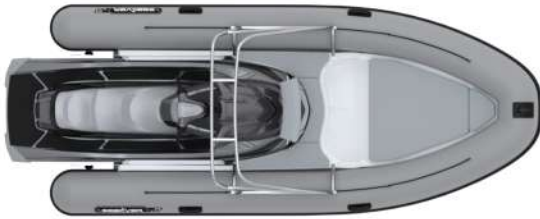

SEALVER
Made in France

WB 575
2 PACKS

Max Speed*
50 nds / 92 kmh

8 PASSENGERS

↔ 18,10" (Overall)

FEATURES

Lenght Overall	18,10" / 5,75 m
Beam	7'10" / 2,45m
Draft	0'11" / 0,30 m
Max Payload	661 Lbs / 300 kg
Weight without PWC	1322 Lbs / 600 kg
CE Category	Category C
Jetski propulsion	SEA-DOO Kawasaki YAMAHA

WAVEBOAT 575	WB575 SUNDECK	WB575 WAKE
Hypalon tubes 1100 DTEX	Grey	Black and white
Front storage + sunbathing cushion	<input checked="" type="checkbox"/>	<input checked="" type="checkbox"/>
Central backrest	<input checked="" type="checkbox"/>	<input checked="" type="checkbox"/>
Bimini folded on wakeboard tower		<input checked="" type="checkbox"/>
Wakeboard tower		<input checked="" type="checkbox"/>
Wake rack		<input checked="" type="checkbox"/>

*Maximum speed recorded with the White Sharp pack with 2 passengers on board and a Sea-Doo GTX 300 hp Jet-ski